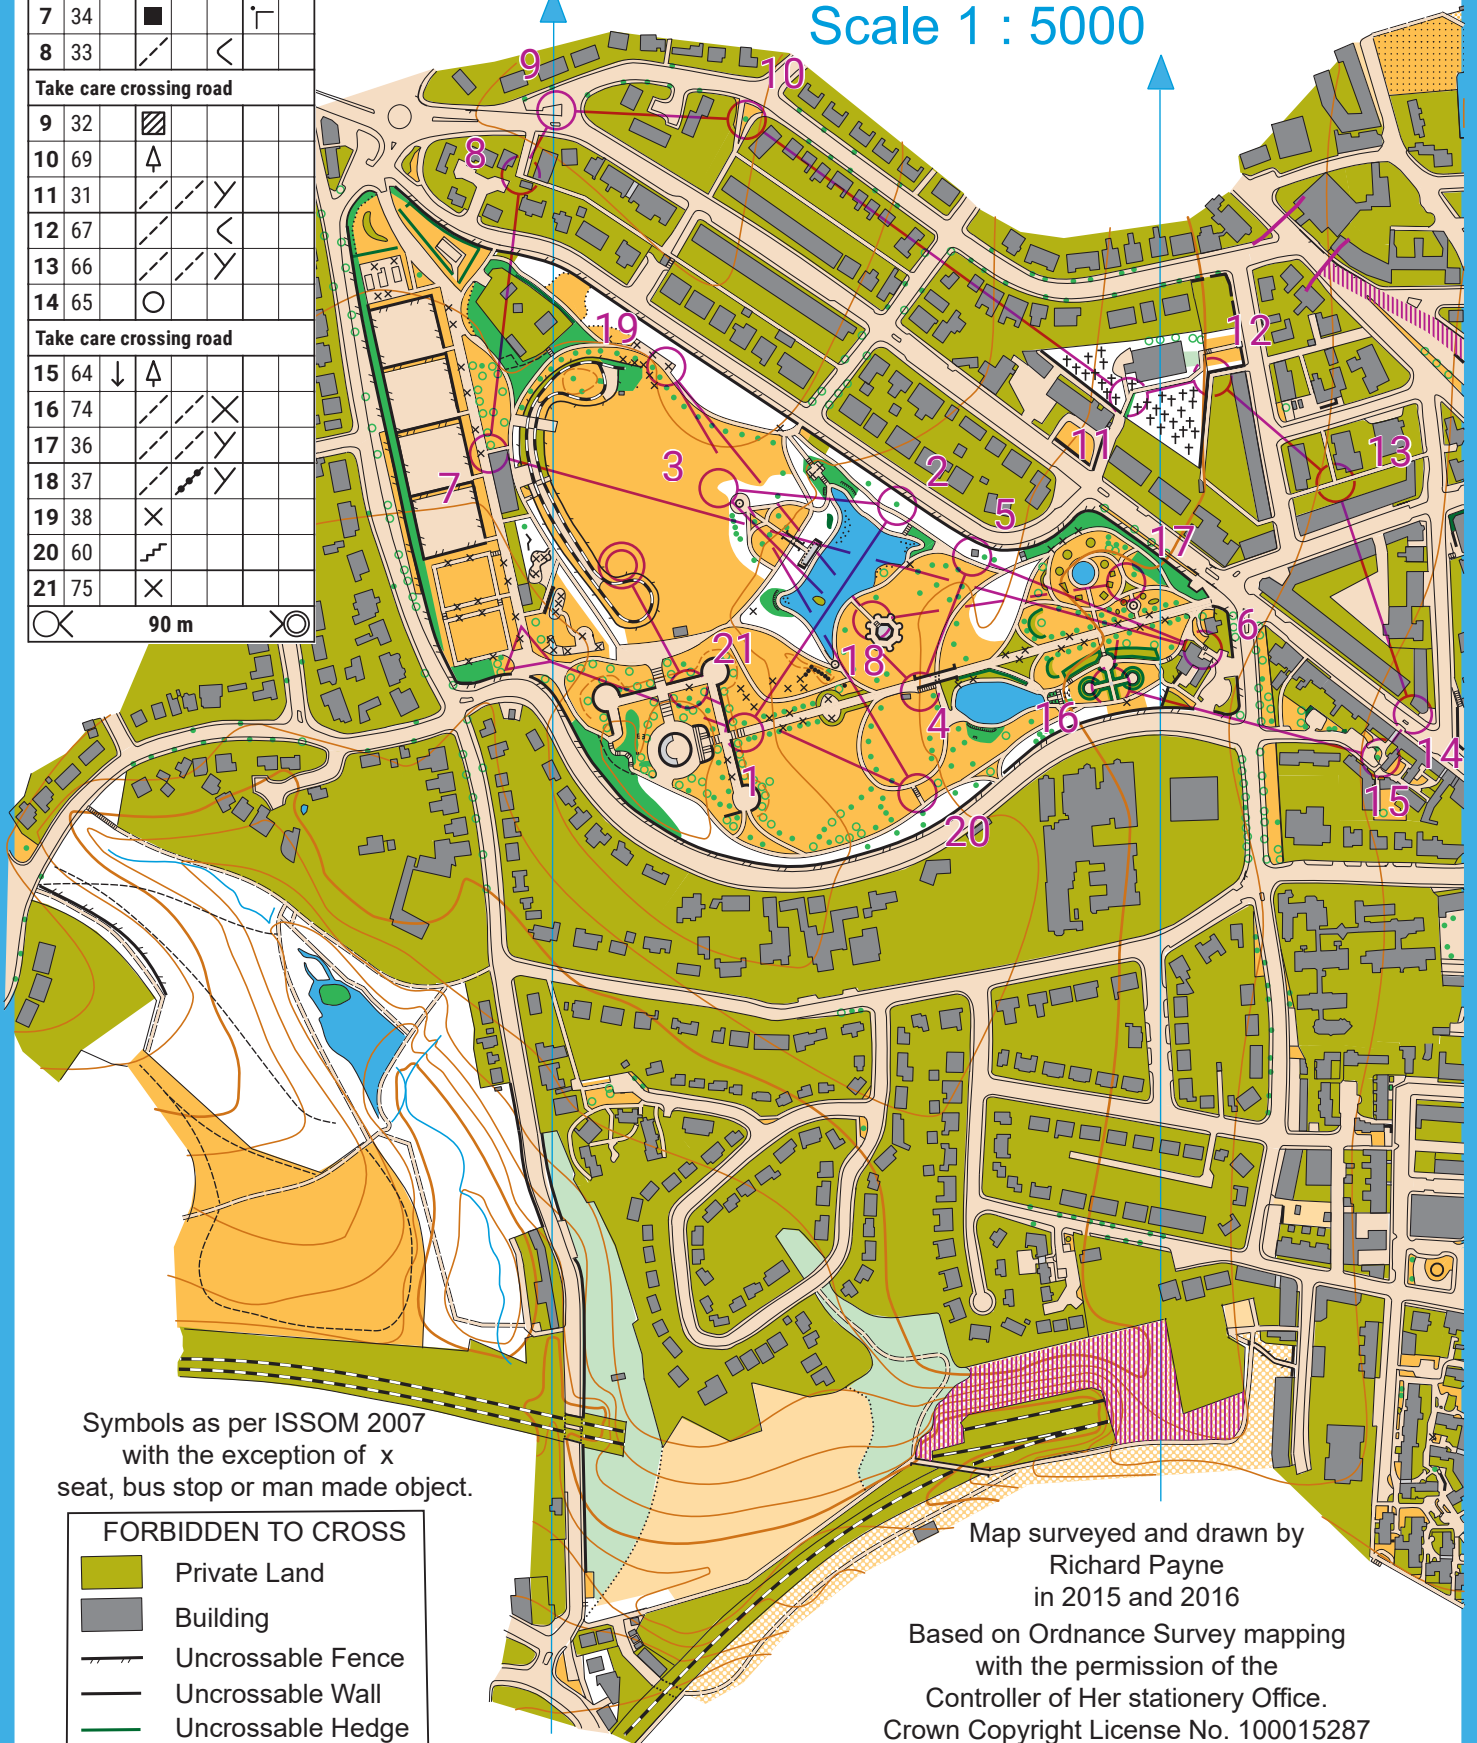

Huddersfield

Greenhead Park 1:5000	
Medium	3.7 km
Pin Number 7704	
1 51	⚡
2 56	⬆
3 61	⚡
4 59	⚡
5 35	■
6 73	■
7 34	■
8 33	⚡
Take care crossing road	
9 32	⚡
10 69	⬆
11 31	⚡
12 67	⚡
13 66	⚡
14 65	○
Take care crossing road	
15 64	⬆
16 74	⚡
17 36	⚡
18 37	⚡
19 38	⚡
20 60	⚡
21 75	⚡
○ 90 m ○	

metres
Scale 1 : 5000

Symbols as per ISSOM 2007
with the exception of x
seat, bus stop or man made object.

FORBIDDEN TO CROSS	
■	Private Land
■	Building
—	Uncrossable Fence
—	Uncrossable Wall
—	Uncrossable Hedge

Map surveyed and drawn by
Richard Payne
in 2015 and 2016

Based on Ordnance Survey mapping
with the permission of the
Controller of Her stationery Office.
Crown Copyright License No. 100015287